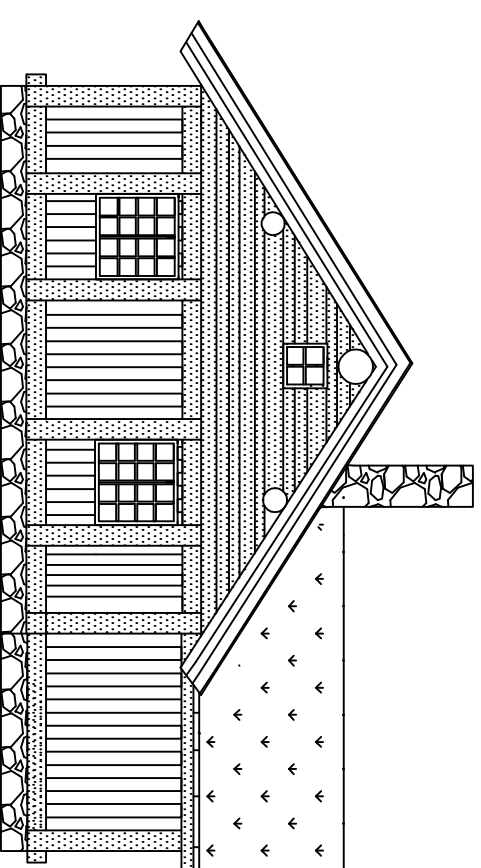

FASADE MOT SØR

FASADE MOT NORD

FASADE MOT VEST

FASADE MOT ØST

Itemref	Quantity	Facade hytte 1-tomt 6	Article No./Reference
Designed by TVEITD BYGG AS	Checked by TOT	Approved by - date TOT-23.06.08	Date 23.06.08
File name Facade			Scale 1:100

Hytte Slåttafelte tomt 6

Fasader hytte

DRAWING\_NUMBER 1.12

Edition  
EDITION

Sheet  
SHEET